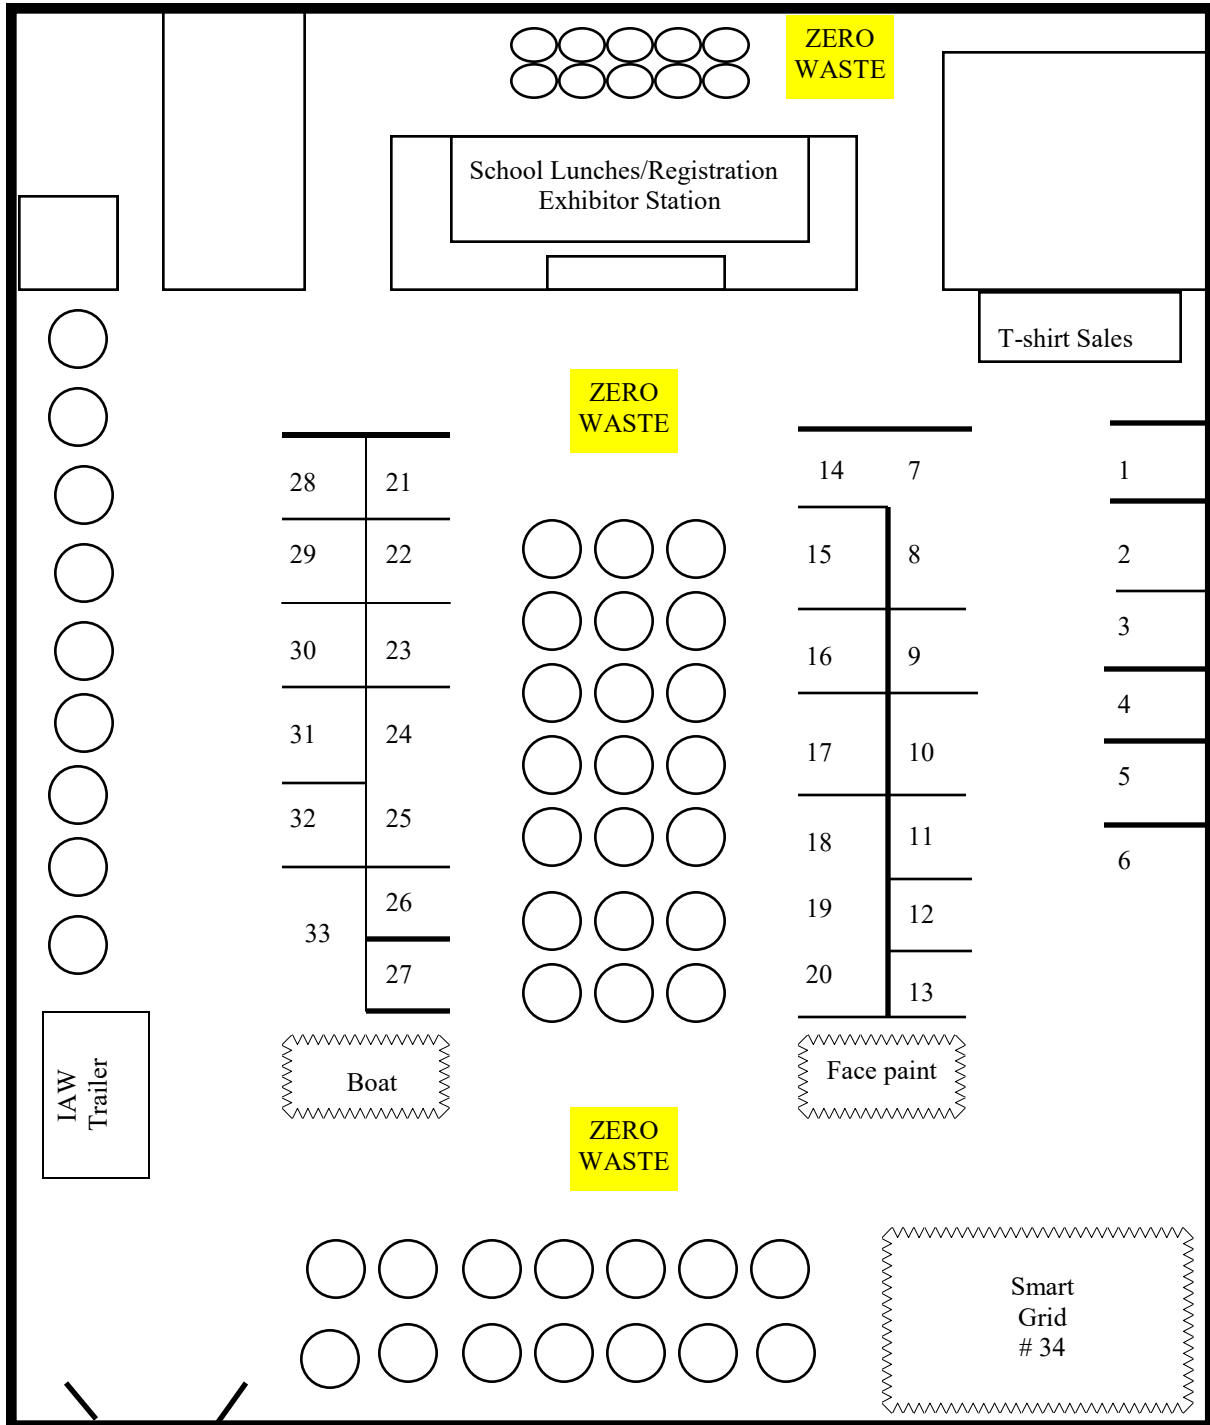

Exhibit Hall C

4-12-17

CWC 2017

Loading Dock Entrance for Exhibitors
from Kumpf Blvd.